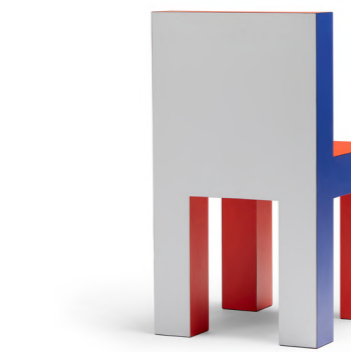

SIZE: L44cm * W48cm * H80cm

MATERIAL: Plywood - Laminate

TA.C03