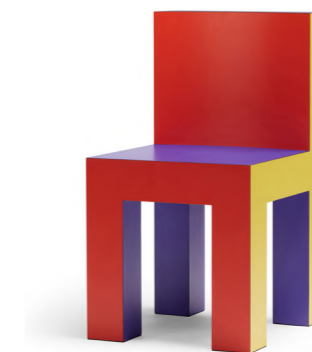

SIZE: L44cm * W48cm * H80cm

MATERIAL: Plywood - Laminate

TA.C01