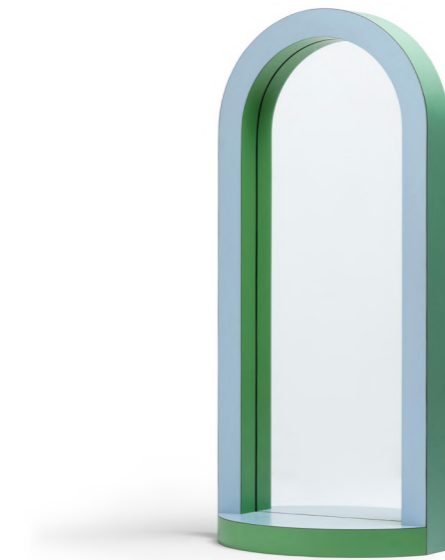

SIZE: L25cm * W52cm * H116cm

MATERIAL: Plywood - Laminate - Glass

TA.MI01