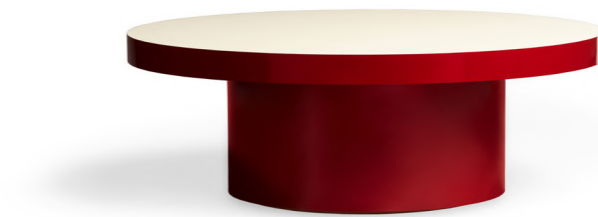

SIZE: D85cm * H30cm

MATERIAL: Plywood - Mdf - Laminate

TA.LT01