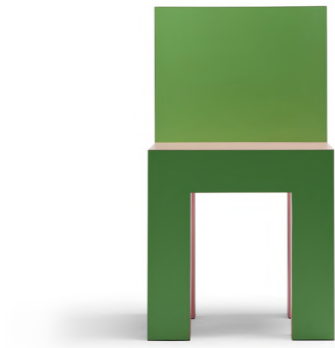

TAGADÀ Laminated chair

STAMULI STUDIO

SIZE: L44cm * W48cm * H80cm

MATERIAL: Plywood - Laminate

TA.C01

TAGADÀ Laminated chair

STAMULI STUDIO

SIZE: L44cm * W48cm * H80cm
MATERIAL: Plywood - Laminate

TA.C02

TAGADÀ Laminated chair

STAMULI STUDIO

SIZE: L44cm * W48cm * H80cm

MATERIAL: Plywood - Laminate

TA.C03

TAGADÀ Laminated chair

STAMULI STUDIO