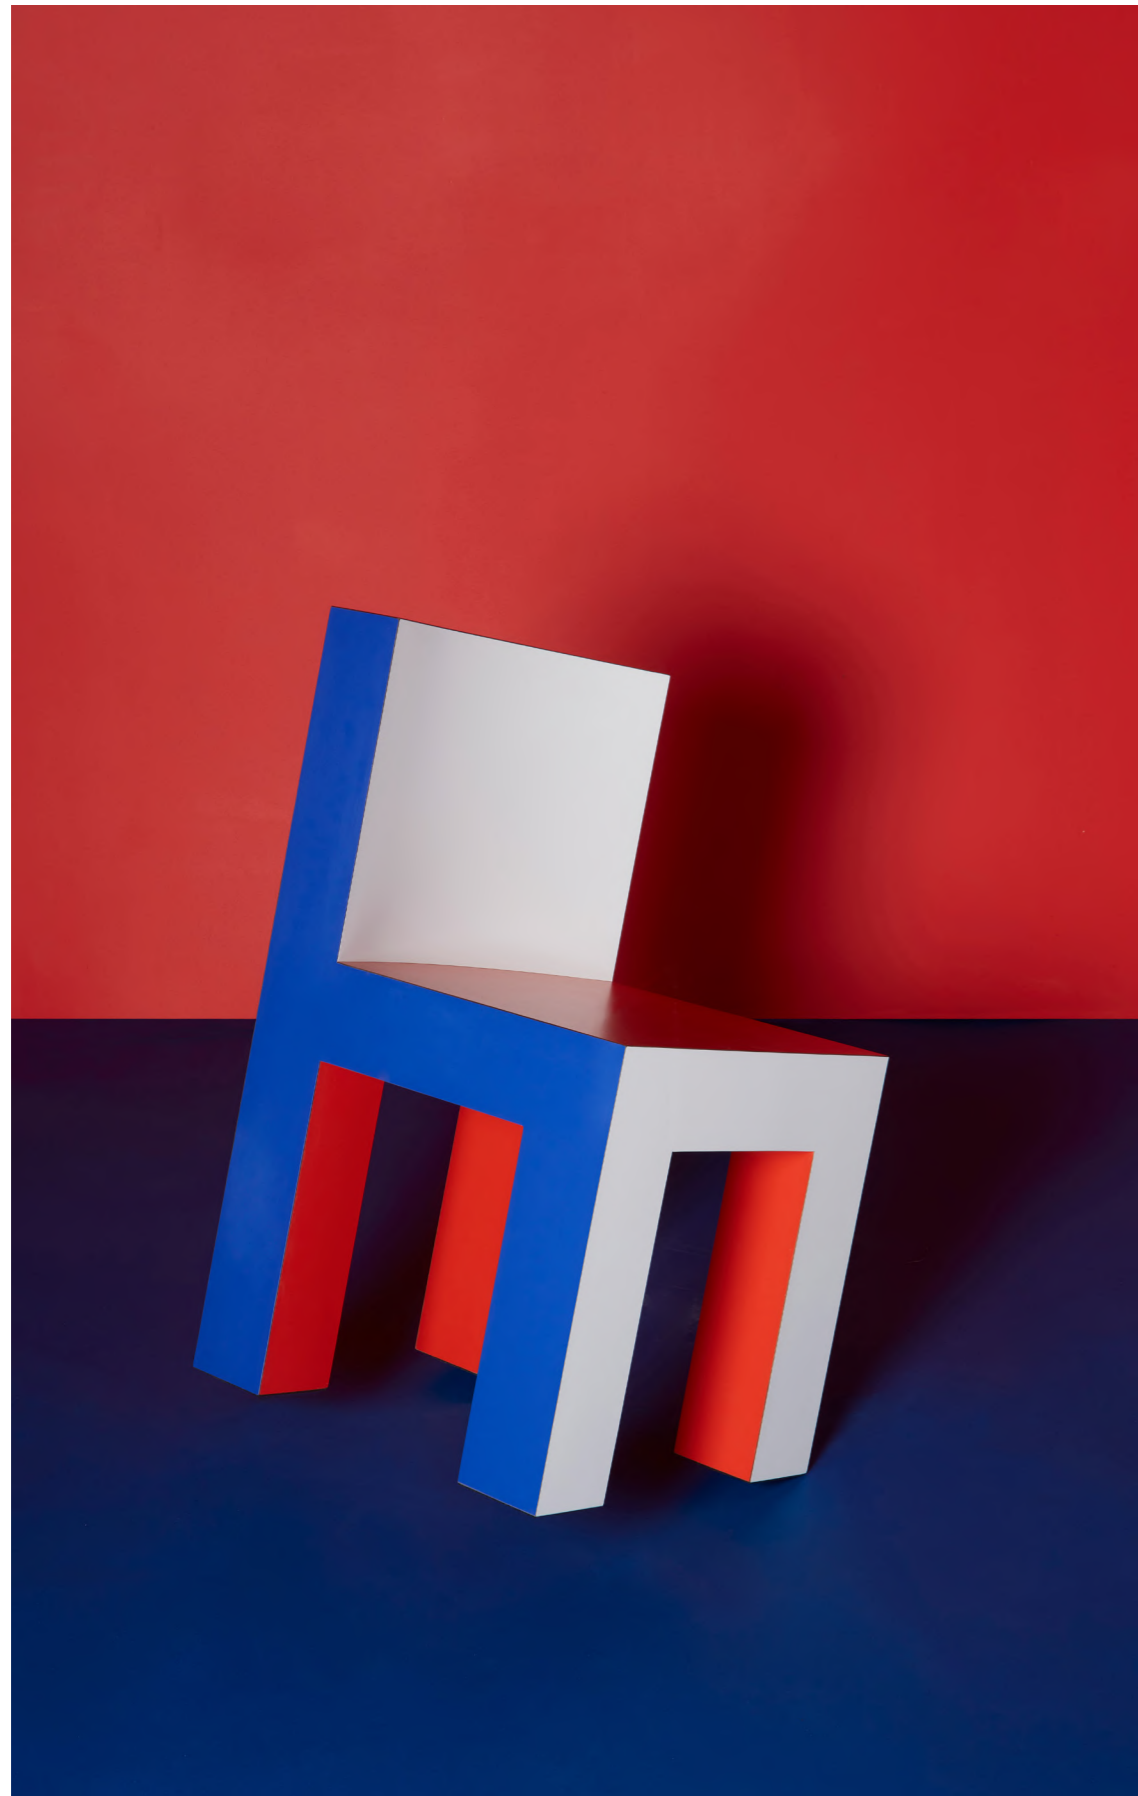

TAGADÀ Laminated chair

STAMULI STUDIO