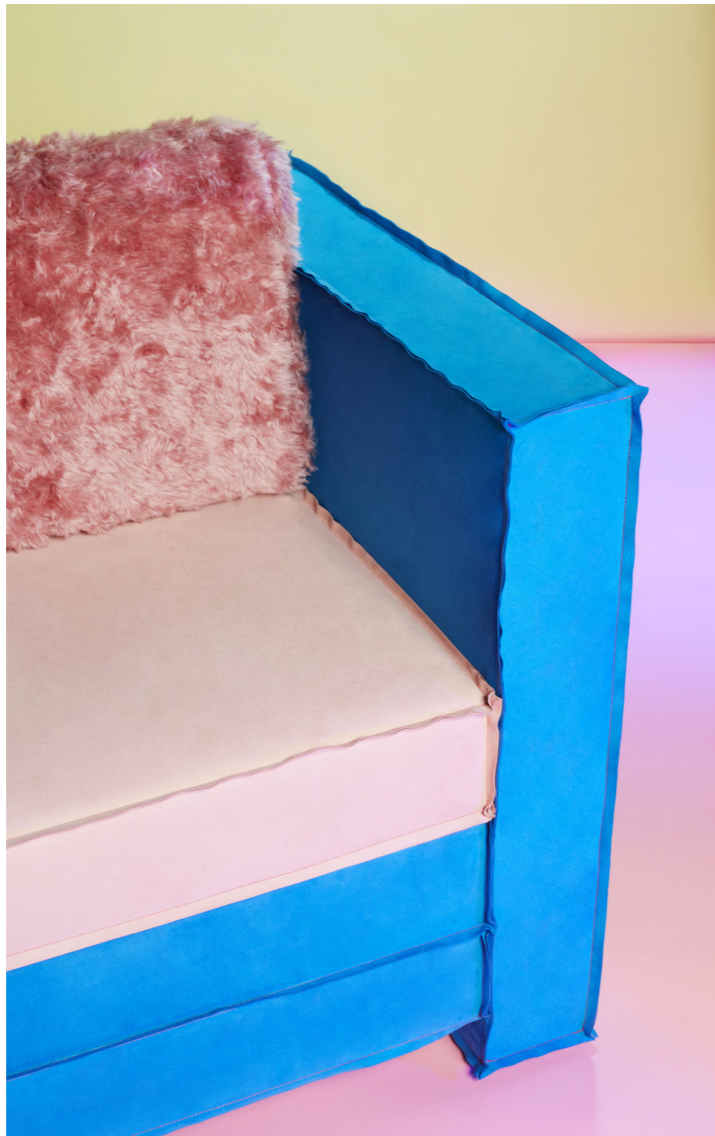

TAGADÀ COLLECTION 2022

As per the studio's signature, a mix of rationalism and playfulness defines the original design of this extension of the Tagadà Collection.

Tagadà armchair are shaped like stacked boxes, with a relaxed tailored finish and contrasting stitching. The distinctive backrest pillows take the look to a surrealistic level. With colors as leading characters, materials and finishing, now glossy or matt, furry or suede, enlarge the expressivity and sophistication of the collection.