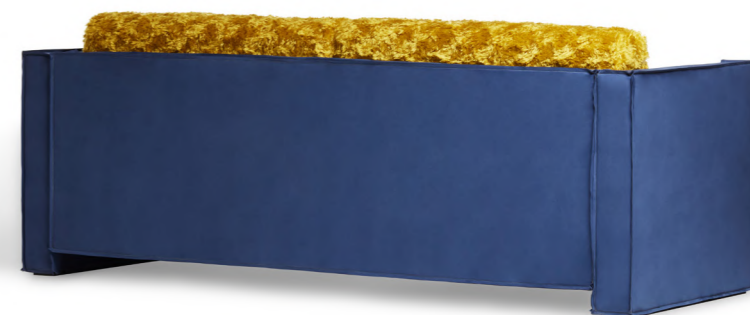

SIZE: L224cm * W90cm * H80cm

MATERIAL: Plywood – Kvadrat textiles: polyester and mohair fur

TA.SOFA01