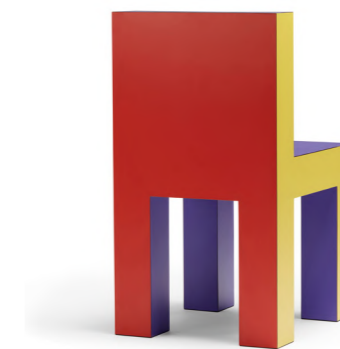

SIZE: L44cm * W48cm * H80cm

MATERIAL: Plywood - Laminate

TA.C01