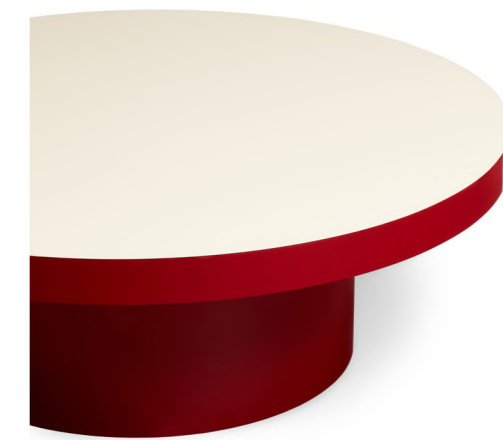

SIZE: D85cm * H30cm

MATERIAL: Plywood - Mdf - Laminate

TA.LT01