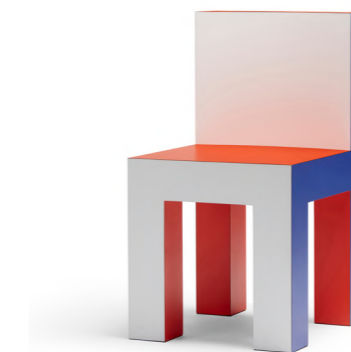

TAGADÀ Laminated chair

STAMULI STUDIO

SIZE: L44cm * W48cm * H80cm

MATERIAL: Plywood - Laminate

TA.C01

TAGADÀ Laminated chair

STAMULI STUDIO

SIZE: L44cm * W48cm * H80cm
MATERIAL: Plywood - Laminate

TA.C02

TAGADÀ Laminated chair

STAMULI STUDIO

SIZE: L44cm * W48cm * H80cm

MATERIAL: Plywood - Laminate

TA.C03

TAGADÀ Laminated chair

STAMULI STUDIO